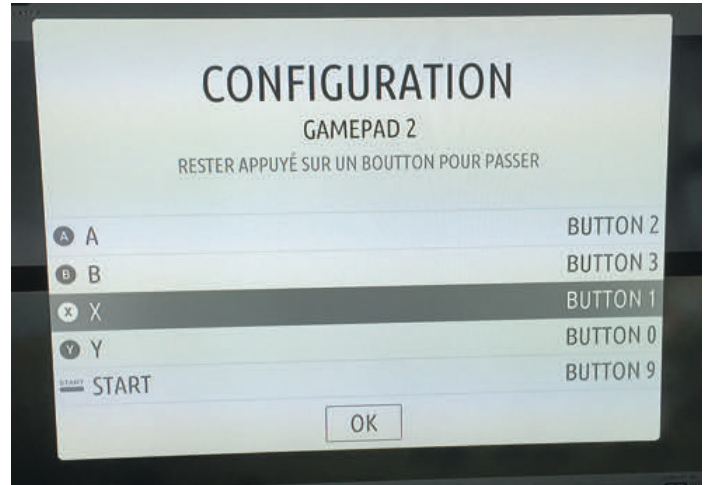

Lion cast arcade stick settings for recalbox

<http://www.recalbox.com/> Used RecalboxOS v3.3.0-beta17

LIONCAST ARCADE STICK (RETRO DESIGN)

Recreate the feel of a real arcade hall
8 buttons are positioned for maximum connexion via USB

Overview of Product Features:
Classic ergonomic design
Additional connection for PlayStation
Rubber feet prevent the device from sliding

Metal housing with plastic outer shell
Separate turbo function for all fire buttons
Cable length: ~2,5m

Source :
<http://www.lioncast.com/>

LION CAST BUTTON NUMBER